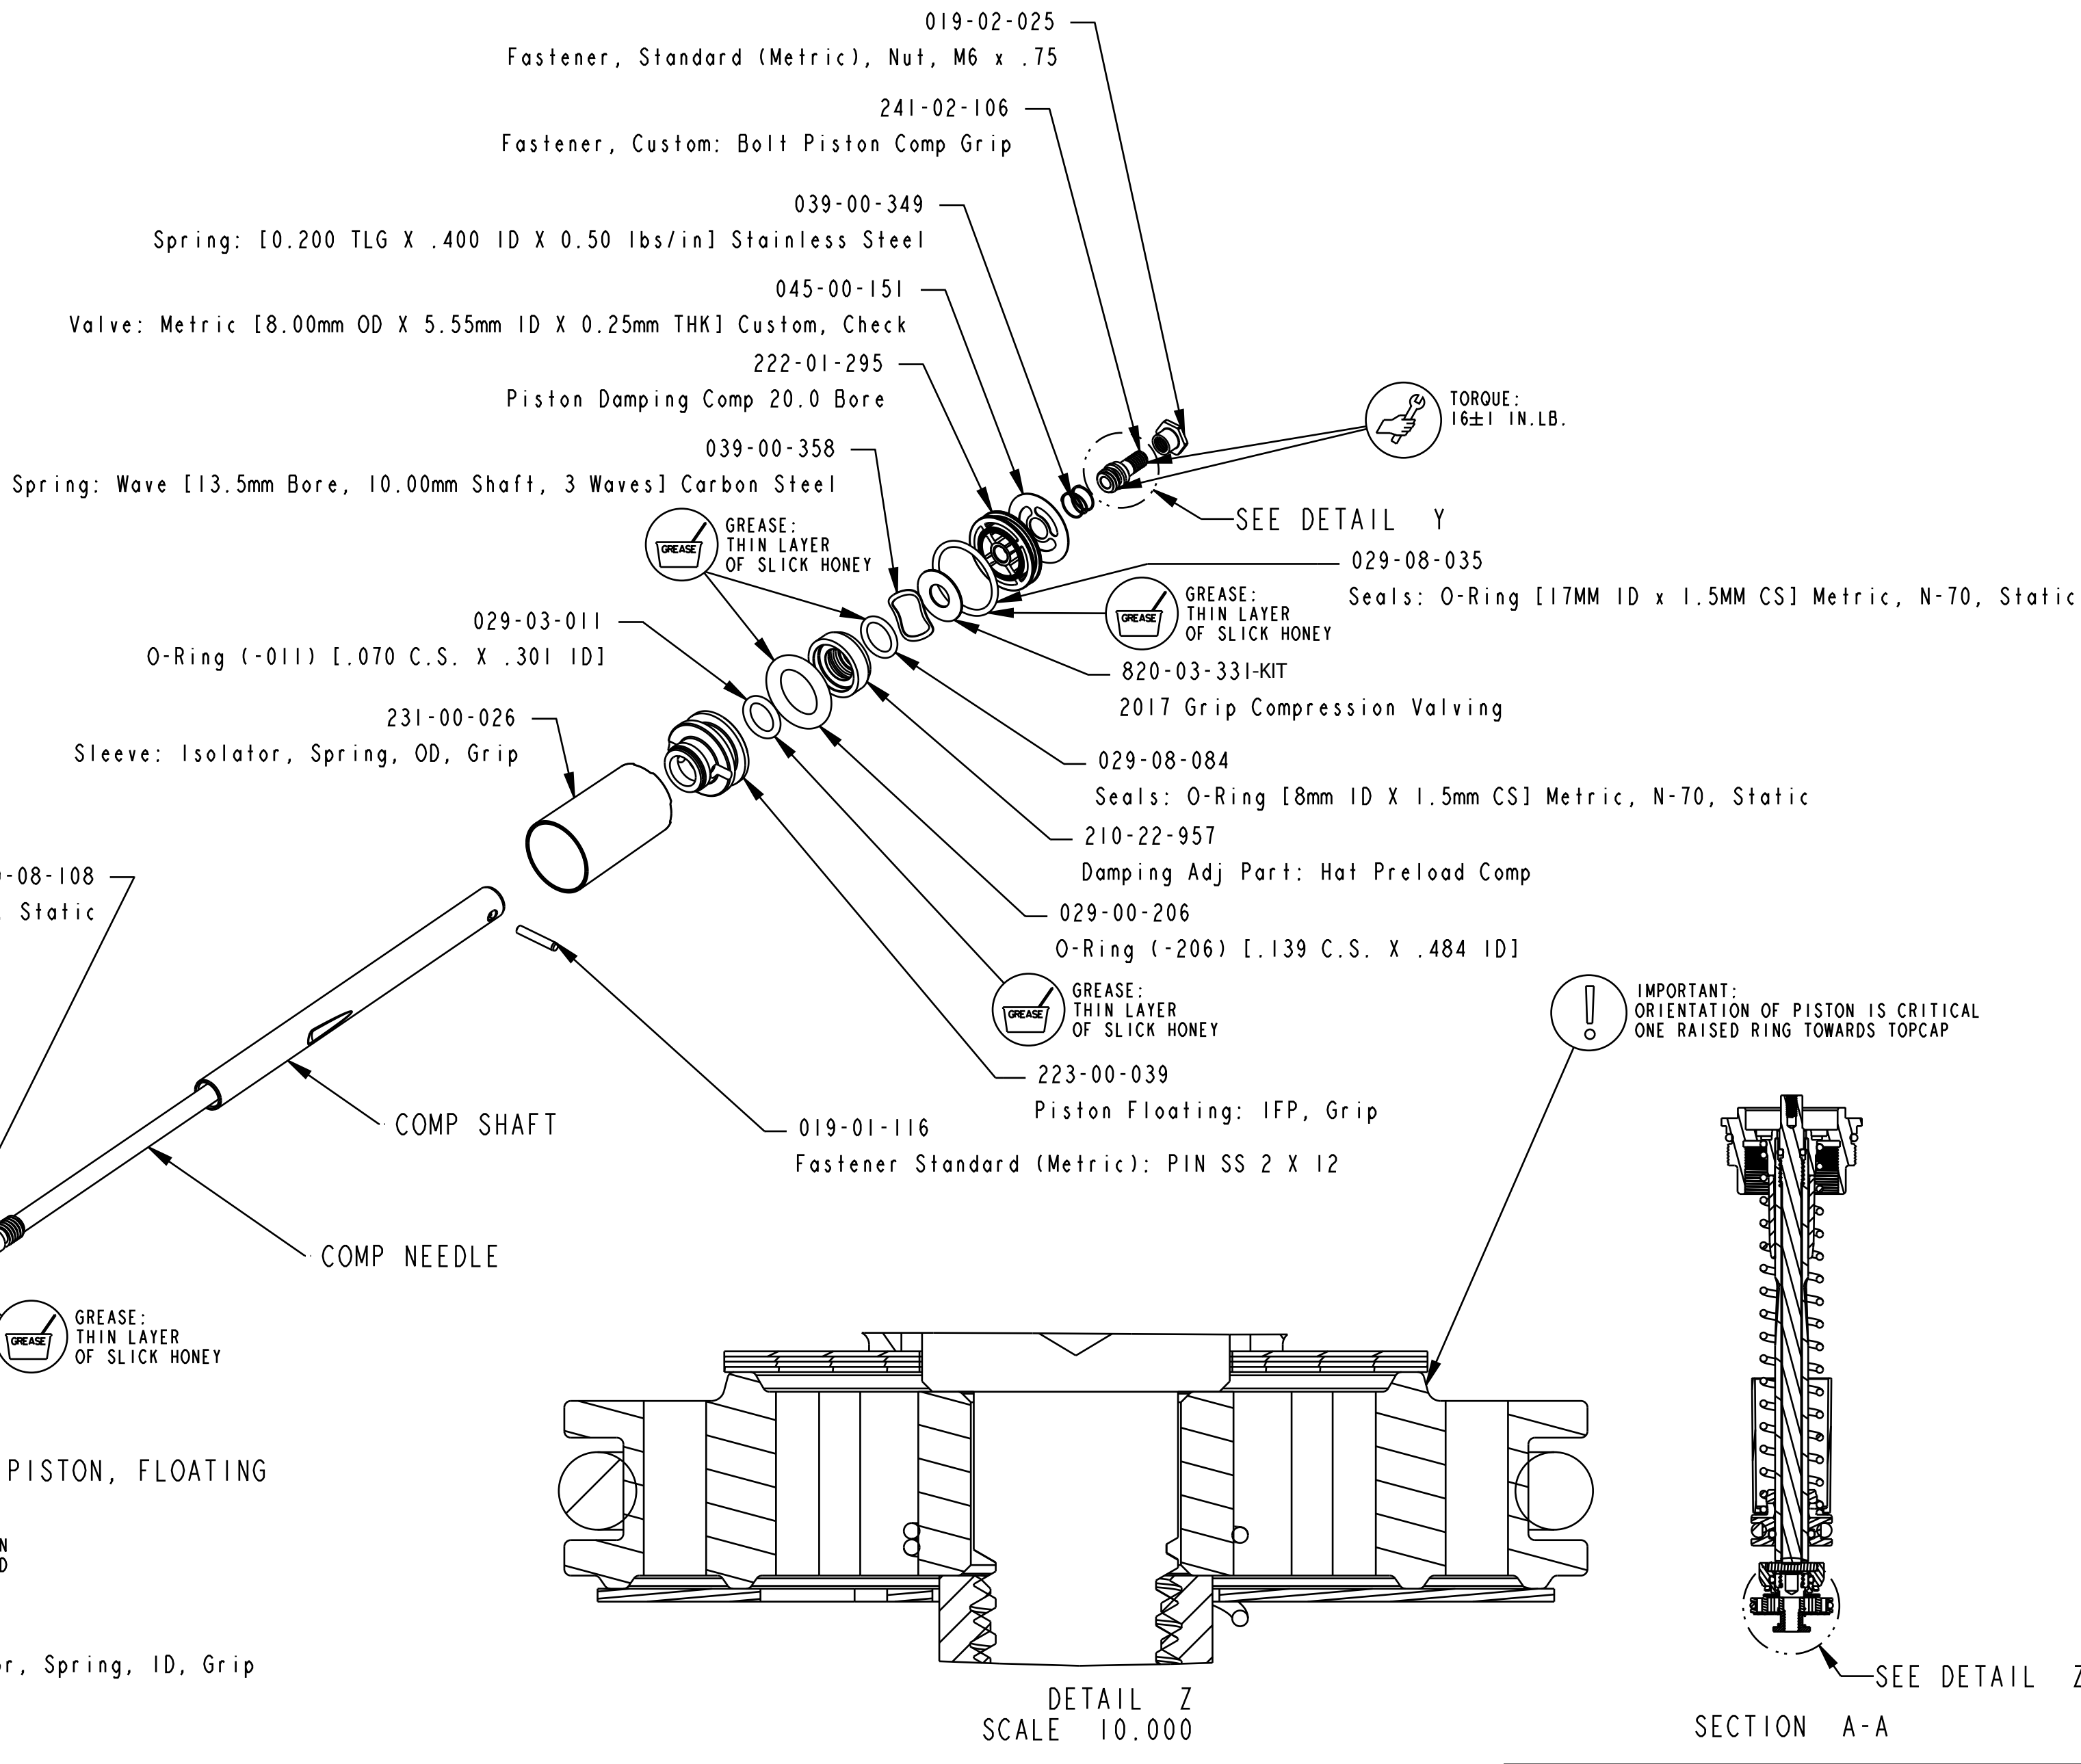

4

3

2

1

DETAIL Y
SCALE 4.000

DETAIL Z
SCALE 10.000

SECTION A-A
SEE DETAIL Z

FOX FOX Factory, Inc. Ph 831-768-1100
130 Hangar Way, Watsonville, CA 95076 USA Fax 831-768-9312

TOPCAP, GRIP

TITLE
SIZE DWG. NO. **C**
PLOT SCALE 0.80:1 SHEET 1 OF 1

PROPRIETARY - THIS DOCUMENT CONTAINS CONFIDENTIAL, PROPRIETARY INFORMATION THAT IS FOX PROPERTY. DO NOT DISCLOSE TO OR DUPLICATE FOR OTHERS EXCEPT AS AUTHORIZED BY FOX.